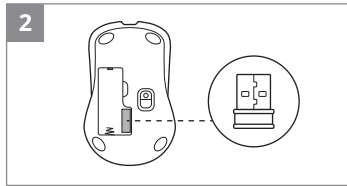

www.sven.fi

2B0623

SVEN®

QUICK START GUIDE
WIRELESS MOUSE

www.sven.fi

RX-270W

<https://www.sven.fi/en/catalog/mouse.htm>