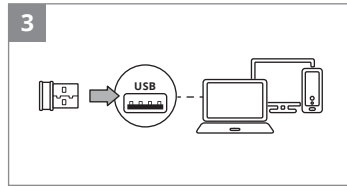

www.sven.fi

2B0623

SVEN®

QUICK START GUIDE
WIRELESS MOUSE

www.sven.fi

RX-270W

<https://www.sven.fi/en/catalog/mouse.htm>