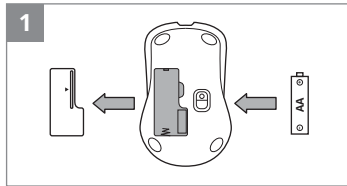

www.sven.fi

2B0623

SVEN®

QUICK START GUIDE
WIRELESS MOUSE

www.sven.fi

RX-270W

<https://www.sven.fi/en/catalog/mouse.htm>