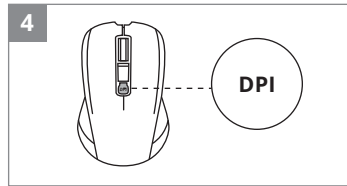

www.sven.fi

2B0623

SVEN®

QUICK START GUIDE
WIRELESS MOUSE

www.sven.fi

RX-270W

<https://www.sven.fi/en/catalog/mouse.htm>