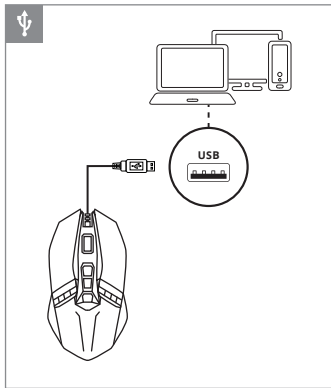

SVEN[®]

QUICK START GUIDE
WIRED MOUSE

www.sven.fi

RX-200

[https://www.sven.fi/en/
catalog/mouse.htm](https://www.sven.fi/en/catalog/mouse.htm)

EN The detailed product information and user manual are on the website. The date of manufacture is on the package.