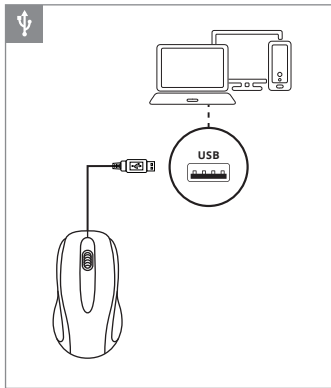

SVEN®

QUICK START GUIDE
WIRED MOUSE

www.sven.fi

RX-170

[https://www.sven.fi/en/
catalog/mouse.htm](https://www.sven.fi/en/catalog/mouse.htm)

Model: RX-170

Importer: Tiralana OY, Office 102, Kotolahdentie 15,
48310 Kotka, Finland.