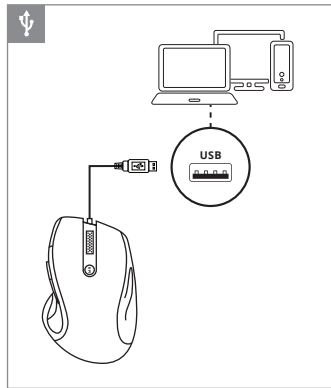

SVEN[®]

QUICK START GUIDE
WIRED MOUSE

www.sven.fi

RX-113

<https://www.sven.fi/en/catalog/mouse.htm>

EN The detailed product information and user manual are on the website. The date of manufacture is on the package.