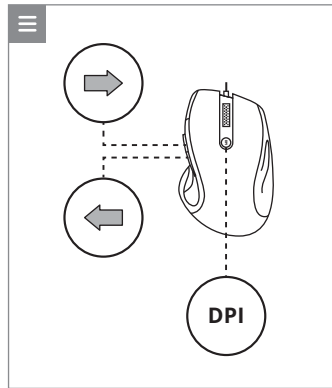

SVEN[®]

QUICK START GUIDE
WIRED MOUSE

www.sven.fi

RX-113

<https://www.sven.fi/en/catalog/mouse.htm>

EN The detailed product information and user manual are on the website. The date of manufacture is on the package.