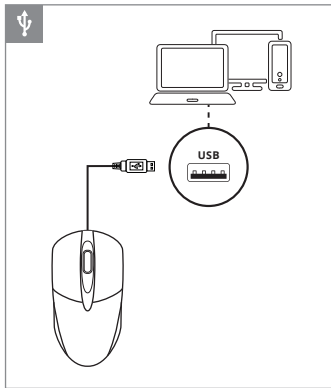

**SVEN**<sup>®</sup>

**QUICK START GUIDE**  
**WIRED MOUSE**

www.sven.fi

**RX-112**

[https://www.sven.fi/en/  
catalog/mouse.htm](https://www.sven.fi/en/catalog/mouse.htm)

**Model: RX-112**

Importer: Tiralana OY, Office 102, Kotolahdentie 15,  
48310 Kotka, Finland.