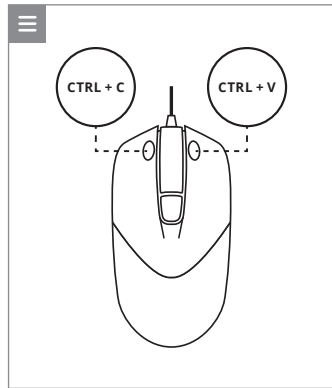

**SVEN**<sup>®</sup>

**QUICK START GUIDE**  
**WIRED MOUSE**

[www.sven.fi](http://www.sven.fi)

**RX-100**

<https://www.sven.fi/en/catalog/mouse.htm>

**EN** The detailed product information and user manual are on the website. The date of manufacture is on the package.