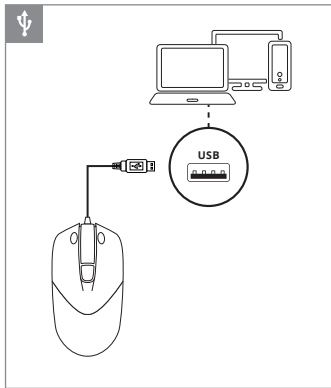

**SVEN**<sup>®</sup>

**QUICK START GUIDE**  
**WIRED MOUSE**

[www.sven.fi](http://www.sven.fi)

**RX-100**

<https://www.sven.fi/en/catalog/mouse.htm>

**EN** The detailed product information and user manual are on the website. The date of manufacture is on the package.