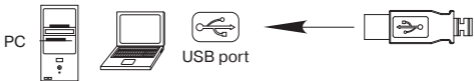

INSTALLATION

- Turn on your PC.
- Connect mouse to USB or PS/2 port of our PC.

TROUBLE SHOOTING

Problem	Solution
Mouse is not working.	1. Disconnect mouse from PC and check connector pins for possible damage. If there is no external damage found and connector pins are OK, connect mouse to PC. 2. Address nearest authorized service center.

TECHNICAL SPECIFICATION

Parameter, measurement unit	Value
OS required	Windows 98/Me/2000/XP/Vista/7
Type of mouse	Optical
Resolution, dpi	800
Q-ty of buttons	4 + 1 (scroll wheel)
Interface	USB
Dimensions, mm	130 × 70 × 40
Weight, g	100

Note. *Technical specification given in this table is supplemental information and cannot give occasion to claims. Technical specification is subject to change without notice due to improvement of SVEN production.*