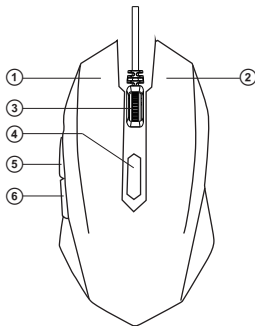

SYSTEM REQUIREMENTS

- Windows XP/Vista/7/8/10
- Free USB port

DESCRIPTION

- ① Left button
- ② Right button
- ③ Scroll Wheel
- ④ DPI Switch
- ⑤ Forward navigation button
- ⑥ Back navigation button

Backlight color changes when pressing DPI switch button. To switch backlight off you should press ⑥ «Forward» or ⑤ «Back» button together with ④ DPI Switch.

Fig. 1. Top view

INSTALLATION

- Connect the mouse to an available USB port of your PC.
- Installation of the mouse is automatic after its connection to a PC USB port.