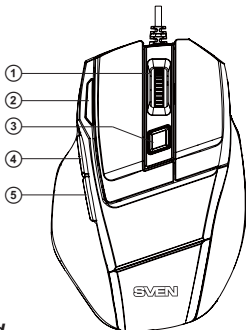

Notes:

- **To change resolution, press button ③ and hold it down for less than 5 seconds; to change the mode, hold it down more than 5 seconds.**
- **In multimedia mode, the scroll wheel adjusts volume level.**
- **To pause the playing track, just press the scroll wheel.**