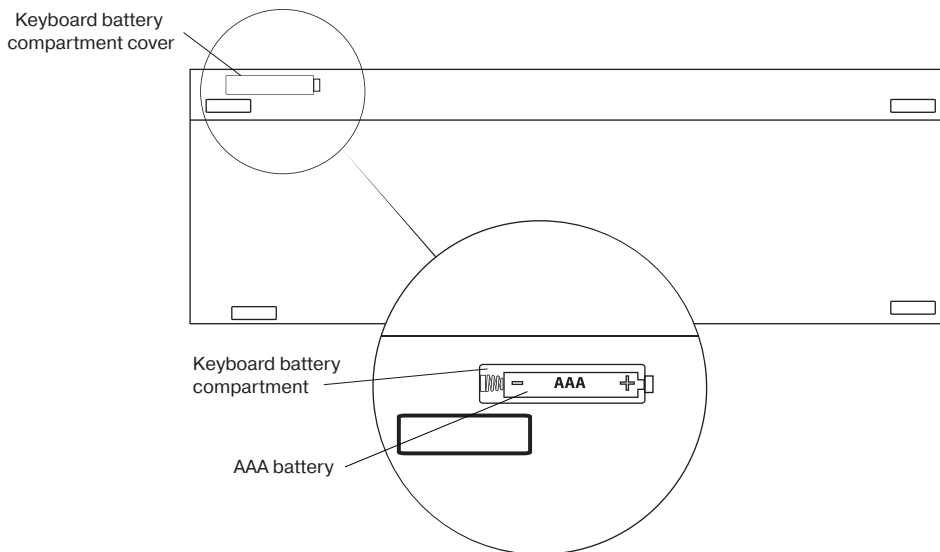

Fn + F1 – start Media player

Fn + F2 – volume down

Fn + F3 – volume up

Fn + F4 – mute on/of

Fn + F5 – previous track

Fn + F6 – next track

Fn + F7 – play/pause

Fig. 1