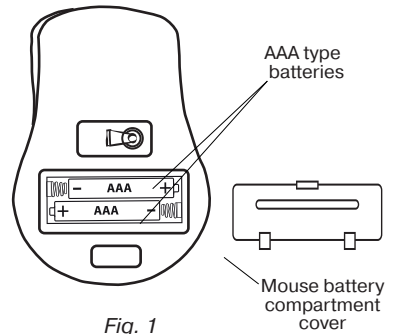

## 3. SYSTEM REQUIREMENTS

- Windows XP/Vista/7/8/10.
- Free USB port.

## 4. INSTALLATION

- Open the cover of the mouse battery compartment, insert 2 AAA batteries into the battery compartment matching the polarity, and close the cover of the battery compartment (Fig. 1).
- Open the cover of the battery compartment of the keyboard, insert AA battery matching the polarity, and close the cover of the battery compartment (see Fig. 2).

Fig. 1

Fig. 2

**Please match the polarity when installing the batteries. Incorrect polarity can cause malfunction of the device, which gives no claims for warranty servicing.**

**It is necessary to always install only the same type of batteries, because installation of different types of batteries with different levels of charging can cause leaking of one of the batteries, which can damage the device.**