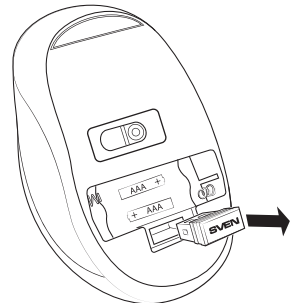

**Notes:**

- **Do not place the receiver into a confined metal space (table drawer, box, safe), as a metal screen does not transmit radio signals.**
- **If batteries run down, there are «lapses» in operation of the mouse or keyboard. In such a case replace the batteries with new ones.**
- **If there is a long pause in operation of the mouse or keyboard, they enter the Sleep mode. To enter the working mode just press any button.**

Fig. 3. Receiver connection

Fig. 4

Fig. 5