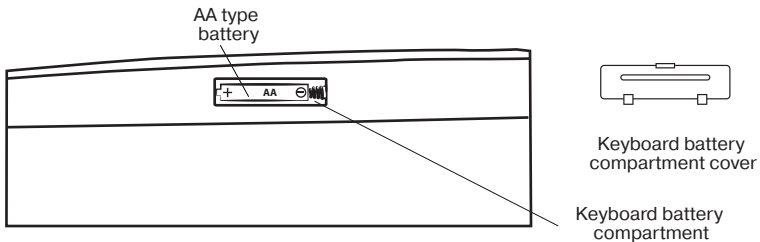

## 4. INSTALLATION

- Open the cover of the mouse battery compartment, insert 2 AAA batteries into the battery compartment matching the polarity, and close the cover of the battery compartment (Fig. 1).
- Open the cover of the battery compartment of the keyboard, insert AA battery matching the polarity, and close the cover of the battery compartment (see Fig. 2).

Fig. 1

Fig. 2

**Please match the polarity when installing the batteries. Incorrect polarity can cause malfunction of the device, which gives no claims for warranty servicing.**

**It is necessary to always install only the same type of batteries, because installation of different types of batteries with different levels of charging can cause leaking of one of the batteries, which can damage the device.**