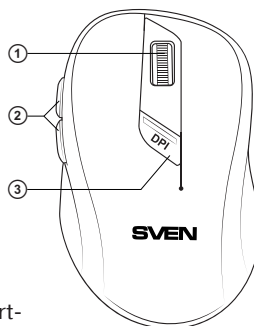

4. MOUSE DESCRIPTION

- ① Scroll wheel
- ② Additional navigation buttons
- ③ Dpi resolution switch
- ④ ON/OFF power switch
- ⑤ Optical sensor
- ⑥ Battery compartment
- ⑦ Nano receiver
- ⑧ USB connector

5. INSTALLATION

- Open the cover of the mouse battery compartment ⑥, insert 2 AAA batteries into the battery compartment matching the polarity, and close the cover of the battery compartment (Fig. 4).
- Open the cover of the battery compartment at the bottom of the keyboard, insert AAA battery matching the polarity, and close the cover of the battery compartment (see Fig. 4).

Fig. 1. Top view

Fig. 2. Bottom view

Fig. 3. Nano receiver

ELEGANCE 5900 WIRELESS

Fig. 4

6. CONNECTION

- Connect the included nano receiver ⑦ to a free PC USB port (Fig. 5).
- Turn on the mouse with the on/off switch ④ (the ON position). To activate the mouse, press any button of the mouse or turn the scroll wheel. If the mouse is connected correctly, it will turn on automatically.
- After finishing work turn off the mouse with the power switch ④ (the OFF position). After this, you can pull out the receiver ⑦ from the PC USB port and insert it into the mouse (Fig. 6). When using the receiver again, pull it out from the mouse (Fig. 7) and connect it to the PC USB port again.
- If the mouse or keyboard don't work, connect them to the nano receiver again. To reconnect the mouse to the nano receiver, press its right button and the scroll wheel at the same time and, while holding them, pull out and insert the 2.4 GHz nano receiver back into the USB port. To reconnect the keyboard to the nano receiver, press its «ESC» и «K» buttons at the same time and, while holding them, pull out and insert the 2.4 GHz nano receiver back into the USB port.