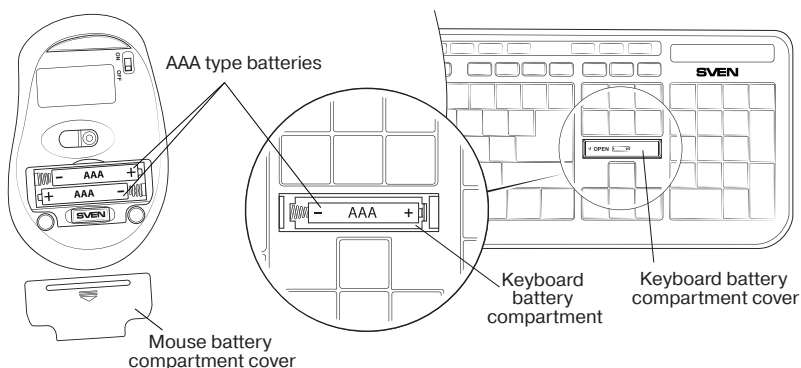

- Open the cover of the mouse battery compartment ⑥, insert 2 AAA batteries into the battery compartment matching the polarity, and close the cover of the battery compartment (Fig. 4).
- Open the cover of the battery compartment at the bottom of the keyboard, insert AAA battery matching the polarity, and close the cover of the battery compartment (see Fig. 4).

Fig. 1. Top view

Fig. 2. Bottom view

Fig. 3. Nano receiver

ELEGANCE 5900 WIRELESS

Fig. 4

6. CONNECTION

- Connect the included nano receiver ⑦ to a free PC USB port (Fig. 5).
- Turn on the mouse with the on/off switch ④ (the ON position). To activate the mouse, press any button of the mouse or turn the scroll wheel. If the mouse is connected correctly, it will turn on automatically.
- After finishing work turn off the mouse with the power switch ④ (the OFF position). After this, you can pull out the receiver ⑦ from the PC USB port and insert it into the mouse (Fig. 6). When using the receiver again, pull it out from the mouse (Fig. 7) and connect it to the PC USB port again.
- If the mouse or keyboard don't work, connect them to the nano receiver again. To reconnect the mouse to the nano receiver, press its right button and the scroll wheel at the same time and, while holding them, pull out and insert the 2.4 GHz nano receiver back into the USB port. To reconnect the keyboard to the nano receiver, press its «ESC» и «K» buttons at the same time and, while holding them, pull out and insert the 2.4 GHz nano receiver back into the USB port.

Notes:

- **Do not place the receiver into a confined metal space (table drawer, box, safe), as a metal screen does not transmit radio signals.**
- **If batteries run down, there are «lapses» in operation of the mouse or keyboard. In such a case replace the batteries with new ones (Fig. 4).**
- **If there is a long pause in operation of the mouse or keyboard, they enter the Sleep mode. To enter the working mode just press any button.**