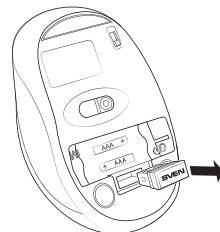

Fig. 5. Receiver connection

Fig. 6

Fig. 7

7. DESCRIPTION OF SHORTCUT BUTTONS FUNCTIONS

Open home web page	Go to previous track	Mute on/off
Start default E-mail program	Go to next track	Open My Compute
Open My Favorites	Play/Pause	Start media player
Go to search page	Volume down	Start/Close Calculator
Turn off media player	Volume up	