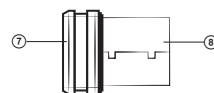

- Open the cover of the mouse battery compartment ⑥, insert 2 AAA batteries into the battery compartment matching the polarity, and close the cover of the battery compartment (Fig. 4).
- Open the cover of the battery compartment at the bottom of the keyboard, insert AAA battery matching the polarity, and close the cover of the battery compartment (see Fig. 4).

Fig. 1. Top view

Fig. 2. Bottom view

Fig. 3. Nano receiver

ELEGANCE 5900 WIRELESS

Fig. 4

6. CONNECTION

- Connect the included nano receiver ⑦ to a free PC USB port (Fig. 5).
- Turn on the mouse with the on/off switch ④ (the ON position). To activate the mouse, press any button of the mouse or turn the scroll wheel. If the mouse is connected correctly, it will turn on automatically.
- After finishing work turn off the mouse with the power switch ④ (the OFF position). After this, you can pull out the receiver ⑦ from the PC USB port and insert it into the mouse (Fig. 6). When using the receiver again, pull it out from the mouse (Fig. 7) and connect it to the PC USB port again.
- If the mouse or keyboard don't work, connect them to the nano receiver again. To reconnect the mouse to the nano receiver, press its right button and the scroll wheel at the same time and, while holding them, pull out and insert the 2.4 GHz nano receiver back into the USB port. To reconnect the keyboard to the nano receiver, press its «ESC» и «K» buttons at the same time and, while holding them, pull out and insert the 2.4 GHz nano receiver back into the USB port.