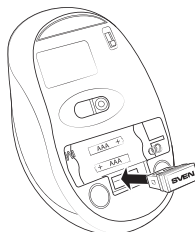

Notes:

- **Do not place the receiver into a confined metal space (table drawer, box, safe), as a metal screen does not transmit radio signals.**
- **If batteries run down, there are «lapses» in operation of the mouse or keyboard. In such a case replace the batteries with new ones (Fig. 4).**
- **If there is a long pause in operation of the mouse or keyboard, they enter the Sleep mode. To enter the working mode just press any button.**

Fig. 5. Receiver connection

Fig. 6

Fig. 7

7. DESCRIPTION OF SHORTCUT BUTTONS FUNCTIONS

Open home web page	Go to previous track	Mute on/off
Start default E-mail program	Go to next track	Open My Compute
Open My Favorites	Play/Pause	Start media player
Go to search page	Volume down	Start/Close Calculator
Turn off media player	Volume up	