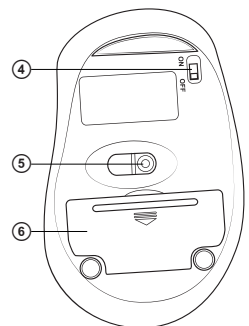

4. MOUSE DESCRIPTION

- ① Scroll wheel
- ② Additional navigation buttons
- ③ Dpi resolution switch
- ④ ON/OFF power switch
- ⑤ Optical sensor
- ⑥ Battery compartment
- ⑦ Nano receiver
- ⑧ USB connector

5. INSTALLATION

- Open the cover of the mouse battery compartment ⑥, insert 2 AAA batteries into the battery compartment matching the polarity, and close the cover of the battery compartment (Fig. 4).
- Open the cover of the battery compartment at the bottom of the keyboard, insert AAA battery matching the polarity, and close the cover of the battery compartment (see Fig. 4).

Fig. 1. Top view

Fig. 2. Bottom view

Fig. 3. Nano receiver

ELEGANCE 5900 WIRELESS

Fig. 4

6. CONNECTION

- Connect the included nano receiver ⑦ to a free PC USB port (Fig. 5).
- Turn on the mouse with the on/off switch ④ (the ON position). To activate the mouse, press any button of the mouse or turn the scroll wheel. If the mouse is connected correctly, it will turn on automatically.
- After finishing work turn off the mouse with the power switch ④ (the OFF position). After this, you can pull out the receiver ⑦ from the PC USB port and insert it into the mouse (Fig. 6). When using the receiver again, pull it out from the mouse (Fig. 7) and connect it to the PC USB port again.
- If the mouse or keyboard don't work, connect them to the nano receiver again. To reconnect the mouse to the nano receiver, press its right button and the scroll wheel at the same time and, while holding them, pull out and insert the 2.4 GHz nano receiver back into the USB port. To reconnect the keyboard to the nano receiver, press its «ESC» и «K» buttons at the same time and, while holding them, pull out and insert the 2.4 GHz nano receiver back into the USB port.