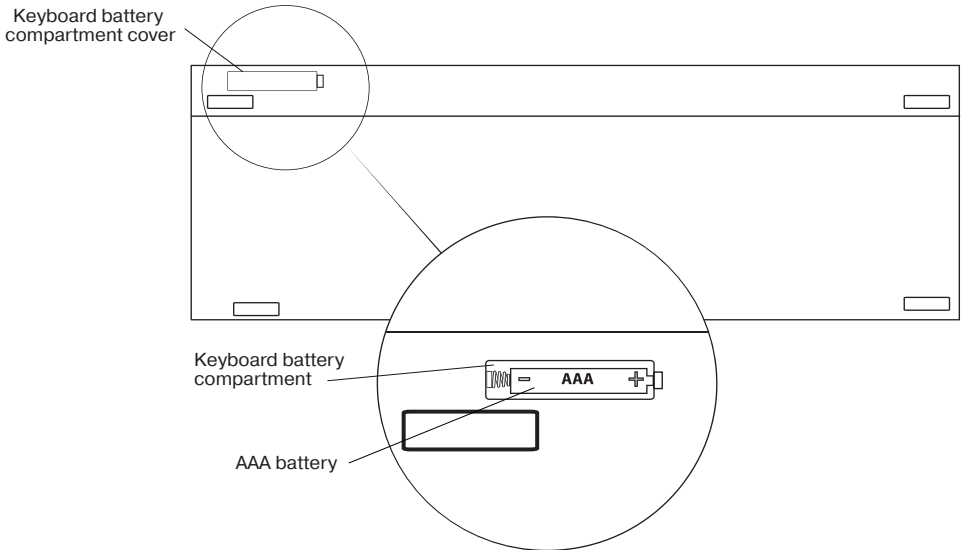

SYSTEM REQUIREMENTS

- OC Windows XP/Vista/7/8.
- Free USB port.

DESCRIPTION OF QUICK ACCESS KEY AND INDICATOR FUNCTIONS

 – Browser quick access key

 – Low battery power indicator

INSTALLATION

- Open the cover of the battery compartment at the bottom of the keyboard, insert one AAA battery matching the polarity and close the cover of the battery compartment (see Fig. 1).

Please match the polarity when installing the battery. Incorrect polarity can cause malfunction of the device, which gives no claims for warranty servicing.

Fig. 1

CONNECTION

- Connect the 2.4 GHz USB nano receiver to a free USB port of your PC.
- Wireless connection of the keyboard with nanoreceiver is automatic.
- After completion of work the nanoreceiver can be left in USB port.
- If wireless connection with the nanoreceiver is missed, it is necessary to establish a connection once again by pressing "ESC" and "+=" keys simultaneously.