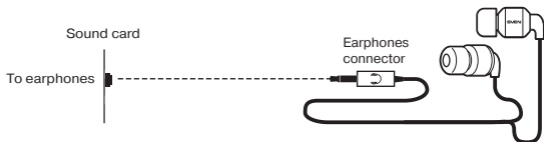

### **SPECIAL FEATURES**

- Channel type stereo earphones
- 3.5 mm (3 pin) connector for PC and mobile devices
- Original design
- Enhanced sound transmission system
- Two additional sets of spare earpads
- Gift box

### **CONNECTION AND OPERATION**

- Connect the earphones connector to the audio output jack of your audio source (PC, laptop, MP3 player, etc.), as shown in Fig. 1.

- Adjust the earphones volume level as desired with the volume control wheel on the cable (if available) or the volume control of a sound source.

Fig. 1. Connection diagram