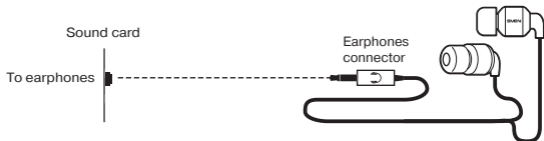

**SPECIAL FEATURES**

- Channel type stereo earphones
- 3.5 mm (3 pin) connector for PC and mobile devices
- Original design
- Enhanced sound transmission system
- Two additional sets of spare earpads
- Gift box

**CONNECTION AND OPERATION**

- Connect the earphones connector to the audio output jack of your audio source (PC, laptop, MP3 player, etc.), as shown in Fig. 1.

- Adjust the earphones volume level as desired with the volume control wheel on the cable (if available) or the volume control of a sound source.

Fig. 1. Connection diagram