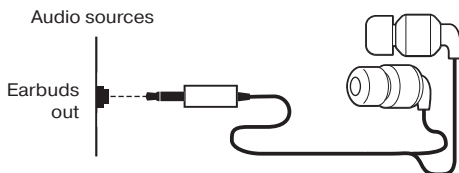

Fig. 1. Connection diagram

TECHNICAL SPECIFICATIONS

Parameter, measurement unit	Value
Sensitivity, dB	103 ± 5 %
Frequency range, Hz	20 – 20,000
Impedance, Ohm	32
Membrane, mm	Ø 10
Connection type	Ø 3.5 mm (3 pin) mini-jack
Cable length, m	1.2
Weight, g	10

Notes:

- **Technical specifications given in this table are supplemental information and cannot give occasion to claims.**
- **Technical specifications are subject to change without notice due to the improvement of SVEN production.**

Technical support is on www.sven.fi.