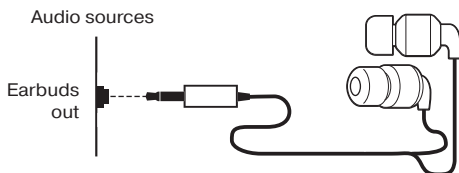

Fig. 1. Connection diagram

TECHNICAL SPECIFICATIONS

Parameter, measurement unit	Value
Sensitivity, dB	headphones: 98
Frequency range, Hz	headphones: 20 – 20,000
Impedance, Ohm	32
Membrane, mm	Ø 10
Connection type	Ø 3.5 mm (3 pin) mini-jack
Cable length, m	1.2
Weight, g	10

Notes:

- *Technical specifications given in this table are supplemental information and cannot give occasion to claims.*
- *Technical specifications are subject to change without notice due to the improvement of SVEN production.*

Technical support is on www.sven.fi.