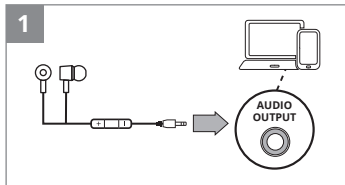

SVEN[®]

QUICK START GUIDE
STEREO HEADPHONES
WITH MICROPHONE

www.sven.fi

E-282M

[https://www.sven.fi/en/
catalog/headsets.htm](https://www.sven.fi/en/catalog/headsets.htm)

Model: E-282M

Importer: Tiralana OY, Office 102, Kotolahdentie
15, 48310 Kotka, Finland.