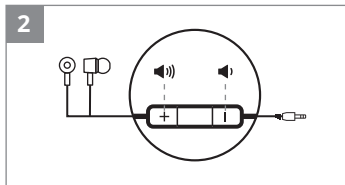

SVEN[®]

QUICK START GUIDE
STEREO HEADPHONES
WITH MICROPHONE

www.sven.fi

E-282M

[https://www.sven.fi/en/
catalog/headsets.htm](https://www.sven.fi/en/catalog/headsets.htm)

Model: E-282M

Importer: Tiralana OY, Office 102, Kotolahdentie
15, 48310 Kotka, Finland.