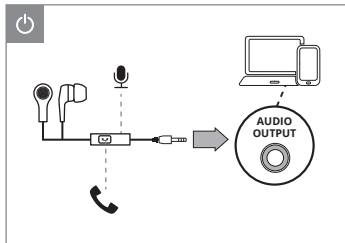

SVEN®

QUICK START GUIDE
STEREO IN-EAR EARBUDS
WITH MICROPHONE

www.sven.fi

E-210M
E-211M