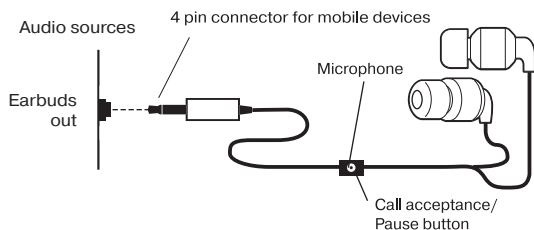

**SPECIAL FEATURES**

- 3.5 mm (4 pin) connector for mobile devices
- Call acceptance/Pause button
- Two additional pairs of spare earpads

**CONNECTION AND OPERATION**

- Connect the earbuds connector to the audio output jack of your audio source (mobile device), as shown in Fig. 1
- Adjust the earbuds volume level as desired with the volume control of a sound source.

Fig. 1. Connection diagram