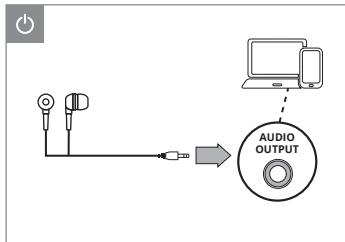

SVEN[®]

QUICK START GUIDE
STEREO IN-EAR EARBUDS

www.sven.fi

E-140

<https://www.sven.fi/en/catalog/headphones.htm>

Model: E-140

Importer: Tiralana OY, Office 102, Kotolahdentie 15, 48310 Kotka, Finland.

Manufacturer: SVEN PTE. LTD, 176 Joo Chiat Road, № 02-02, Singapore, 427447.