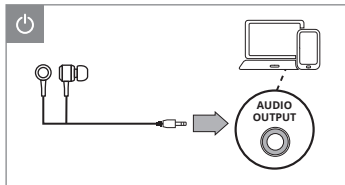

SVEN®

QUICK START GUIDE
MULTIMEDIA STEREO EARPHONES

www.sven.fi

[https://www.sven.fi/en/
catalog/headphones.htm](https://www.sven.fi/en/catalog/headphones.htm)

Model: E 12 WD

Importer: Tiralana OY, Office 102, Kotolahdentie 15,
48310 Kotka, Finland.