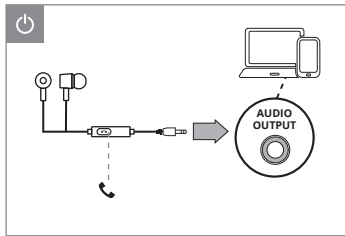

SVEN®

QUICK START GUIDE
STEREO IN-EAR EARBUDS
WITH MICROPHONE

www.sven.fi

E-109M