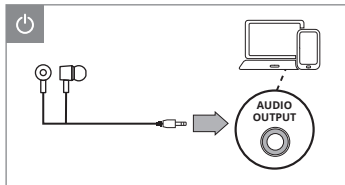

SVEN®

QUICK START GUIDE
STEREO IN-EAR EARBUDS

www.sven.fi

[https://www.sven.fi/en/
catalog/headsets.htm](https://www.sven.fi/en/catalog/headsets.htm)

Model: E-108

Importer: Tiralana OY, Office 102, Kotolahdentie
15, 48310 Kotka, Finland.