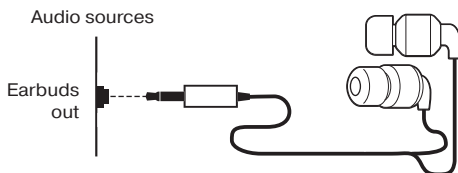

Fig. 1. Connection diagram

TECHNICAL SPECIFICATIONS

Parameter, measurement unit	Value
Sensitivity, dB	103 ± 5 %
Frequency range, Hz	20 – 20,000
Impedance, Ohm	32
Membrane, mm	Ø 10
Connection type	Ø 3.5 mm (3 pin) mini-jack
Cable length, m	1.2
Weight, g	11.5

Notes:

- *Technical specifications given in this table are supplemental information and cannot give occasion to claims.*
- *Technical specifications are subject to change without notice due to the improvement of SVEN production.*

Technical support is on www.sven.fi.