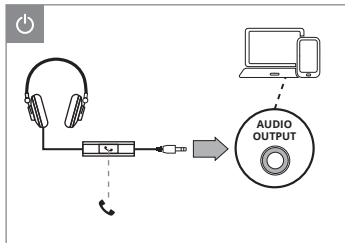

SVEN®

QUICK START GUIDE
STEREO IN-EAR EARBUDS
WITH MICROPHONE

www.sven.fi

AP-920M