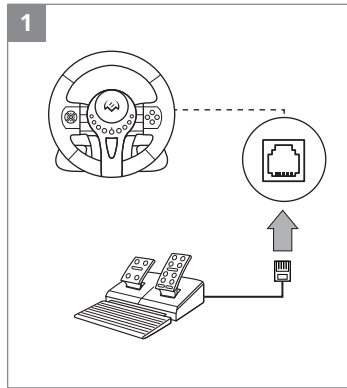

**SVEN**<sup>®</sup>

**QUICK START GUIDE**  
GAME RACING WHEEL

www.sven.fi

**GC-W700**

[https://www.sven.fi/en/  
catalog/gaming\\_wheel.htm](https://www.sven.fi/en/catalog/gaming_wheel.htm)

**EN** The detailed product information and user manual are on the website. The date of manufacture is on the package.