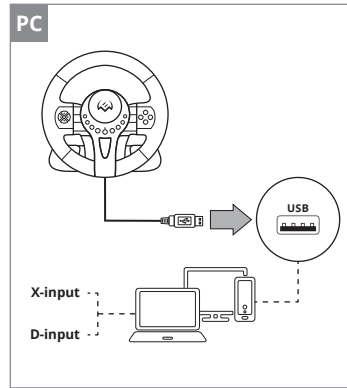

**SVEN**<sup>®</sup>

**QUICK START GUIDE**  
GAME RACING WHEEL

www.sven.fi

**GC-W700**

[https://www.sven.fi/en/  
catalog/gaming\\_wheel.htm](https://www.sven.fi/en/catalog/gaming_wheel.htm)

**EN** The detailed product information and user manual are on the website. The date of manufacture is on the package.