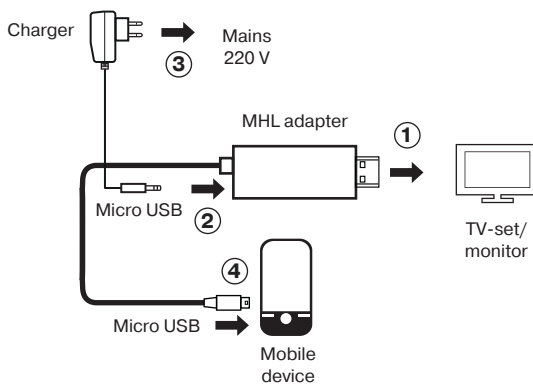

PURPOSE

MHL adapter will provide watching photos and videos with Full HD 1080p quality with surrounding sound from your mobile device on a TV-set or monitor with the simultaneous mobile device charging.

SPECIAL FEATURES

- Compatible with MHL-enabled mobile devices
- Micro USB 5pin to connect mobile devices
- Full HD 1080p image transmission
- Additional HDMI cable is not required

CONNECTION AND OPERATION

Note. Before using check the availability of MHL function in your mobile device.

1. Connect HDMI connector to MHL adapter and your TV-set/monitor (see connection diagram).

Connection diagram

2. Connect an original charger (from the package of your mobile device) to MHL adapter.