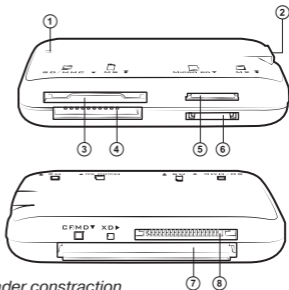

- Available USB 1.1 or 2.0 port
- OS Windows XP/Vista/7/8, Mac system B10.1x, B10.2x or up, Linux 2.4.x or up

DESCRIPTION

- ① LED
- ② Mini USB port
- ③ SD/MMC slot
- ④ MS slot
- ⑤ Micro SD slot
- ⑥ M2 slot
- ⑦ CF/MD slot
- ⑧ XD slot