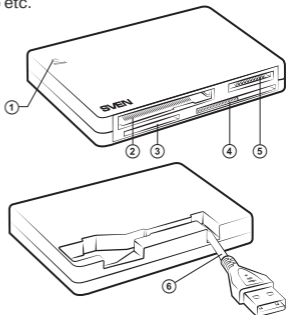

- Available USB port
- OS Windows XP/Vista/7, Mac system B10.1x, B10.2x or up, Linux 2.4.x or up

DESCRIPTION

- ① ACCESS: Power and reading/writing LED
- ② MD/CF slot
- ③ SD/MMC slot
- ④ SM/XD slot
- ⑤ MS slot
- ⑥ Built-in USB-cable

Fig. 1. Card reader construction

MEMORY CARD INSTALLATION TABLE

Slot	Memory cards supported
Slot	MS, MS-DUO, MS Pro, MS PRO-Duo, MS MagicGate, MS Pro MagicGate, MS-Duo MagicGate, MS Pro-DUO MagicGate, etc.
CF Slot	CF I/II, CF Ultra II, CF Extreme III, Micro Drive, Magicstor
SD Slot	SD, miniSD, MMC-I, MMC-II, MMC4.0, MMC Dual Voltage, RS-MMC, RS-MMC Dual Voltage, RS-MMC 4.0, T-Flash, Micro SD, etc.
XD Slot	XD, SmartMedia